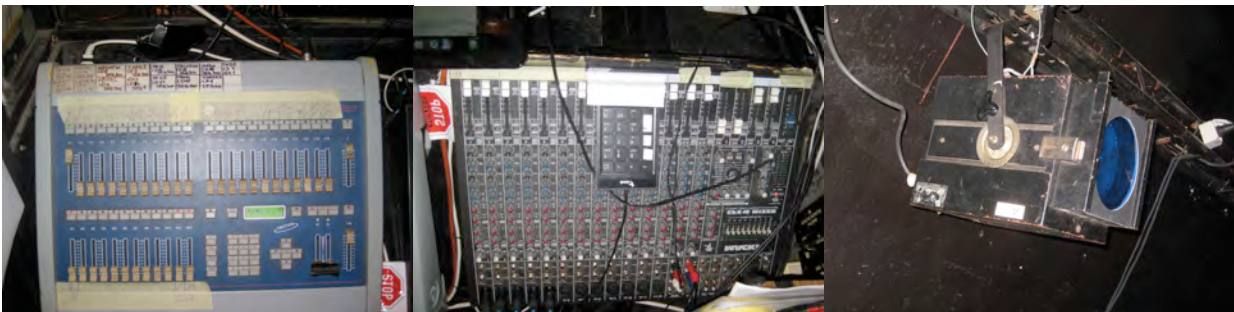

Prague Fringe Festival Venue Information Pack - Rubin

Set Storage

Limited in dressing room, we can also store a small number of larger items outside the performance space in the bar area.

Furniture

This venue has no furniture store. You can borrow chairs and tables from the bar area however there is only one design.

Performers Access

As per audience and from two doors (SL & SR) at back of stage.

Dressing Room

Single communal room with shower, this leads directly onto the stage area, toilets are shared with the audience, in bar.

Lighting

Tritton LT24 memory desk (24 Way) with 12 submasters

24 x 1k dimmers

We will provide a basic standing rig with two profile (leko) specials that can be refocussed. This rig is largely made up of pebble convex instruments.

Sound

Behringer Eurorack MX1X1602 8 into 2 Mixer

Channels 7&8 are stereo for playback

1 x MD player

1 x CD Player

4 x SM 58 (equivalent) vocal Mics 2x mic stands

3x mic tie lines from stage (SR) to control box

Technical equipment is subject to change and is for illustration only.

Website

www.astudiorubin.cz/ (in Czech only)