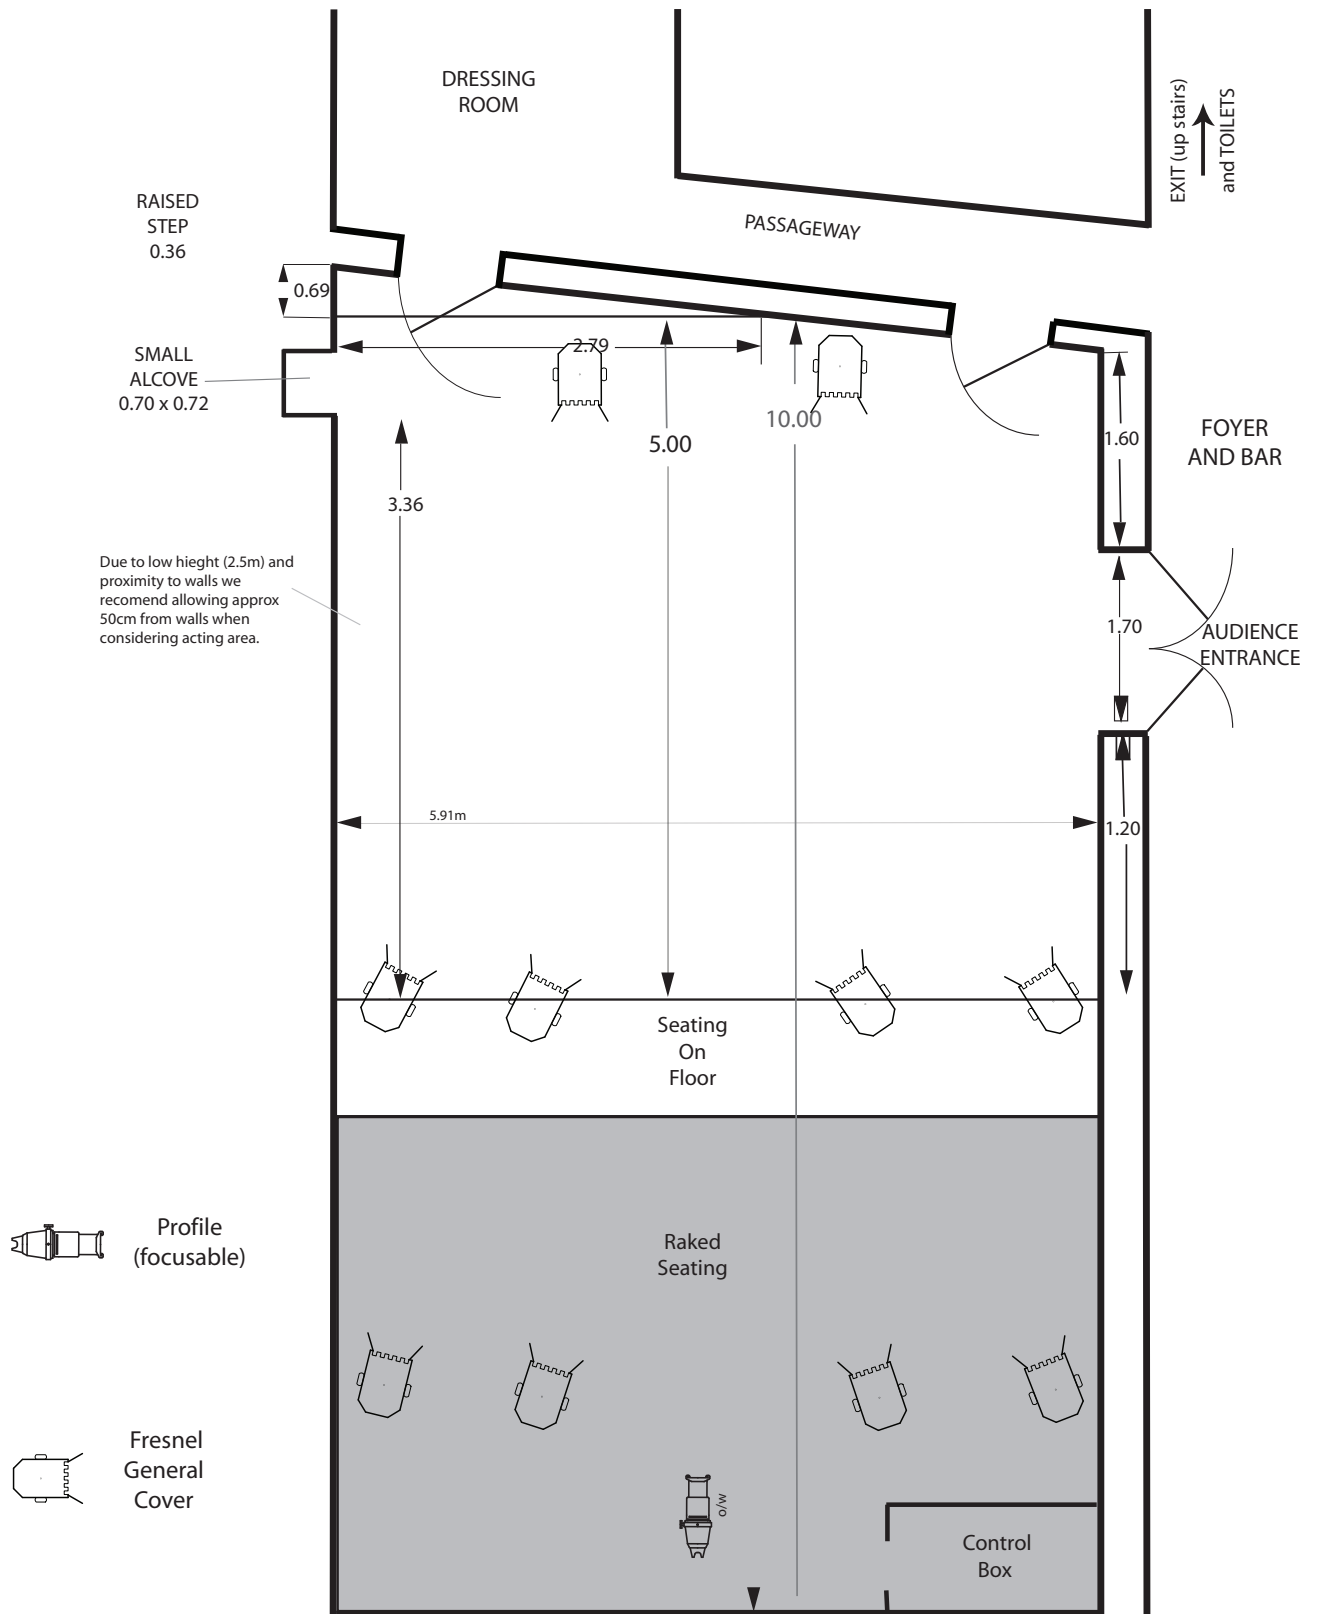

Stage (without Vinyl Dance floor)

Stage Dimensions

Depth 4.50m (rear wall is angle so SR is approx 0.5m deeper)

Width 5.90m

Height 3.45m in centre, sloping to 2.50m at the sides.

Seating

60. End on. Loose chairs on raked rostra

Stage Surround

Black painted arched performance space, rear wall angled so SR is approx. 0.6M deeper than SL

The dressing room is through a curtained door USR with another connected opening USL and through bar to audience door MSL. There are no blacks or masking available.

Performers Access

As per audience and from two doors (SL & SR) at back of stage.

Dressing Room

Single communal room with shower, this leads directly onto the stage area, toilets are shared with the audience, in bar.

Technical equipment is subject to change and is for illustration only.

Website

www.astudiorubin.cz/ (in Czech only)

Prague Fringe Festival Venue Information Pack - Rubin

A STUDIO RUBIN

(not to scale)

Lighting plan is indicative only, an updated plan will be issued shortly before the festival.
This plan is only designed to indicate the layout and size of the venue, if you need exact measurements please contact PFF